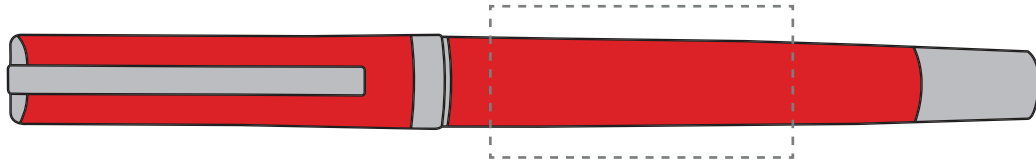

Your Ref:	Quantity:	Product Code: TPC950401
Our Ref:	Version: 1	Product Colour: RED

PRINTING CONCERNS:

We stock this item in the following colours

**PANTONE REFERENCE(S)**

● Engrave

ARTWORK SCALE 100%

ARTWORK SCALE 100%

Rotary Engrave Area:

40mm x 20mm

Product Image for visualisation
- colours may vary

The dashed line is to demonstrate print area and will not appear on your printed item

PLEASE NOTE:

- All colours including print and product are for visual purposes only and should not be regarded as the actual colour of the product and print.
- Some products may vary from batch to batch and may differ from previous orders.
- The colour and texture of a product can also have an effect on the final print colour.
- By approving this order we accept that you understand these terms.